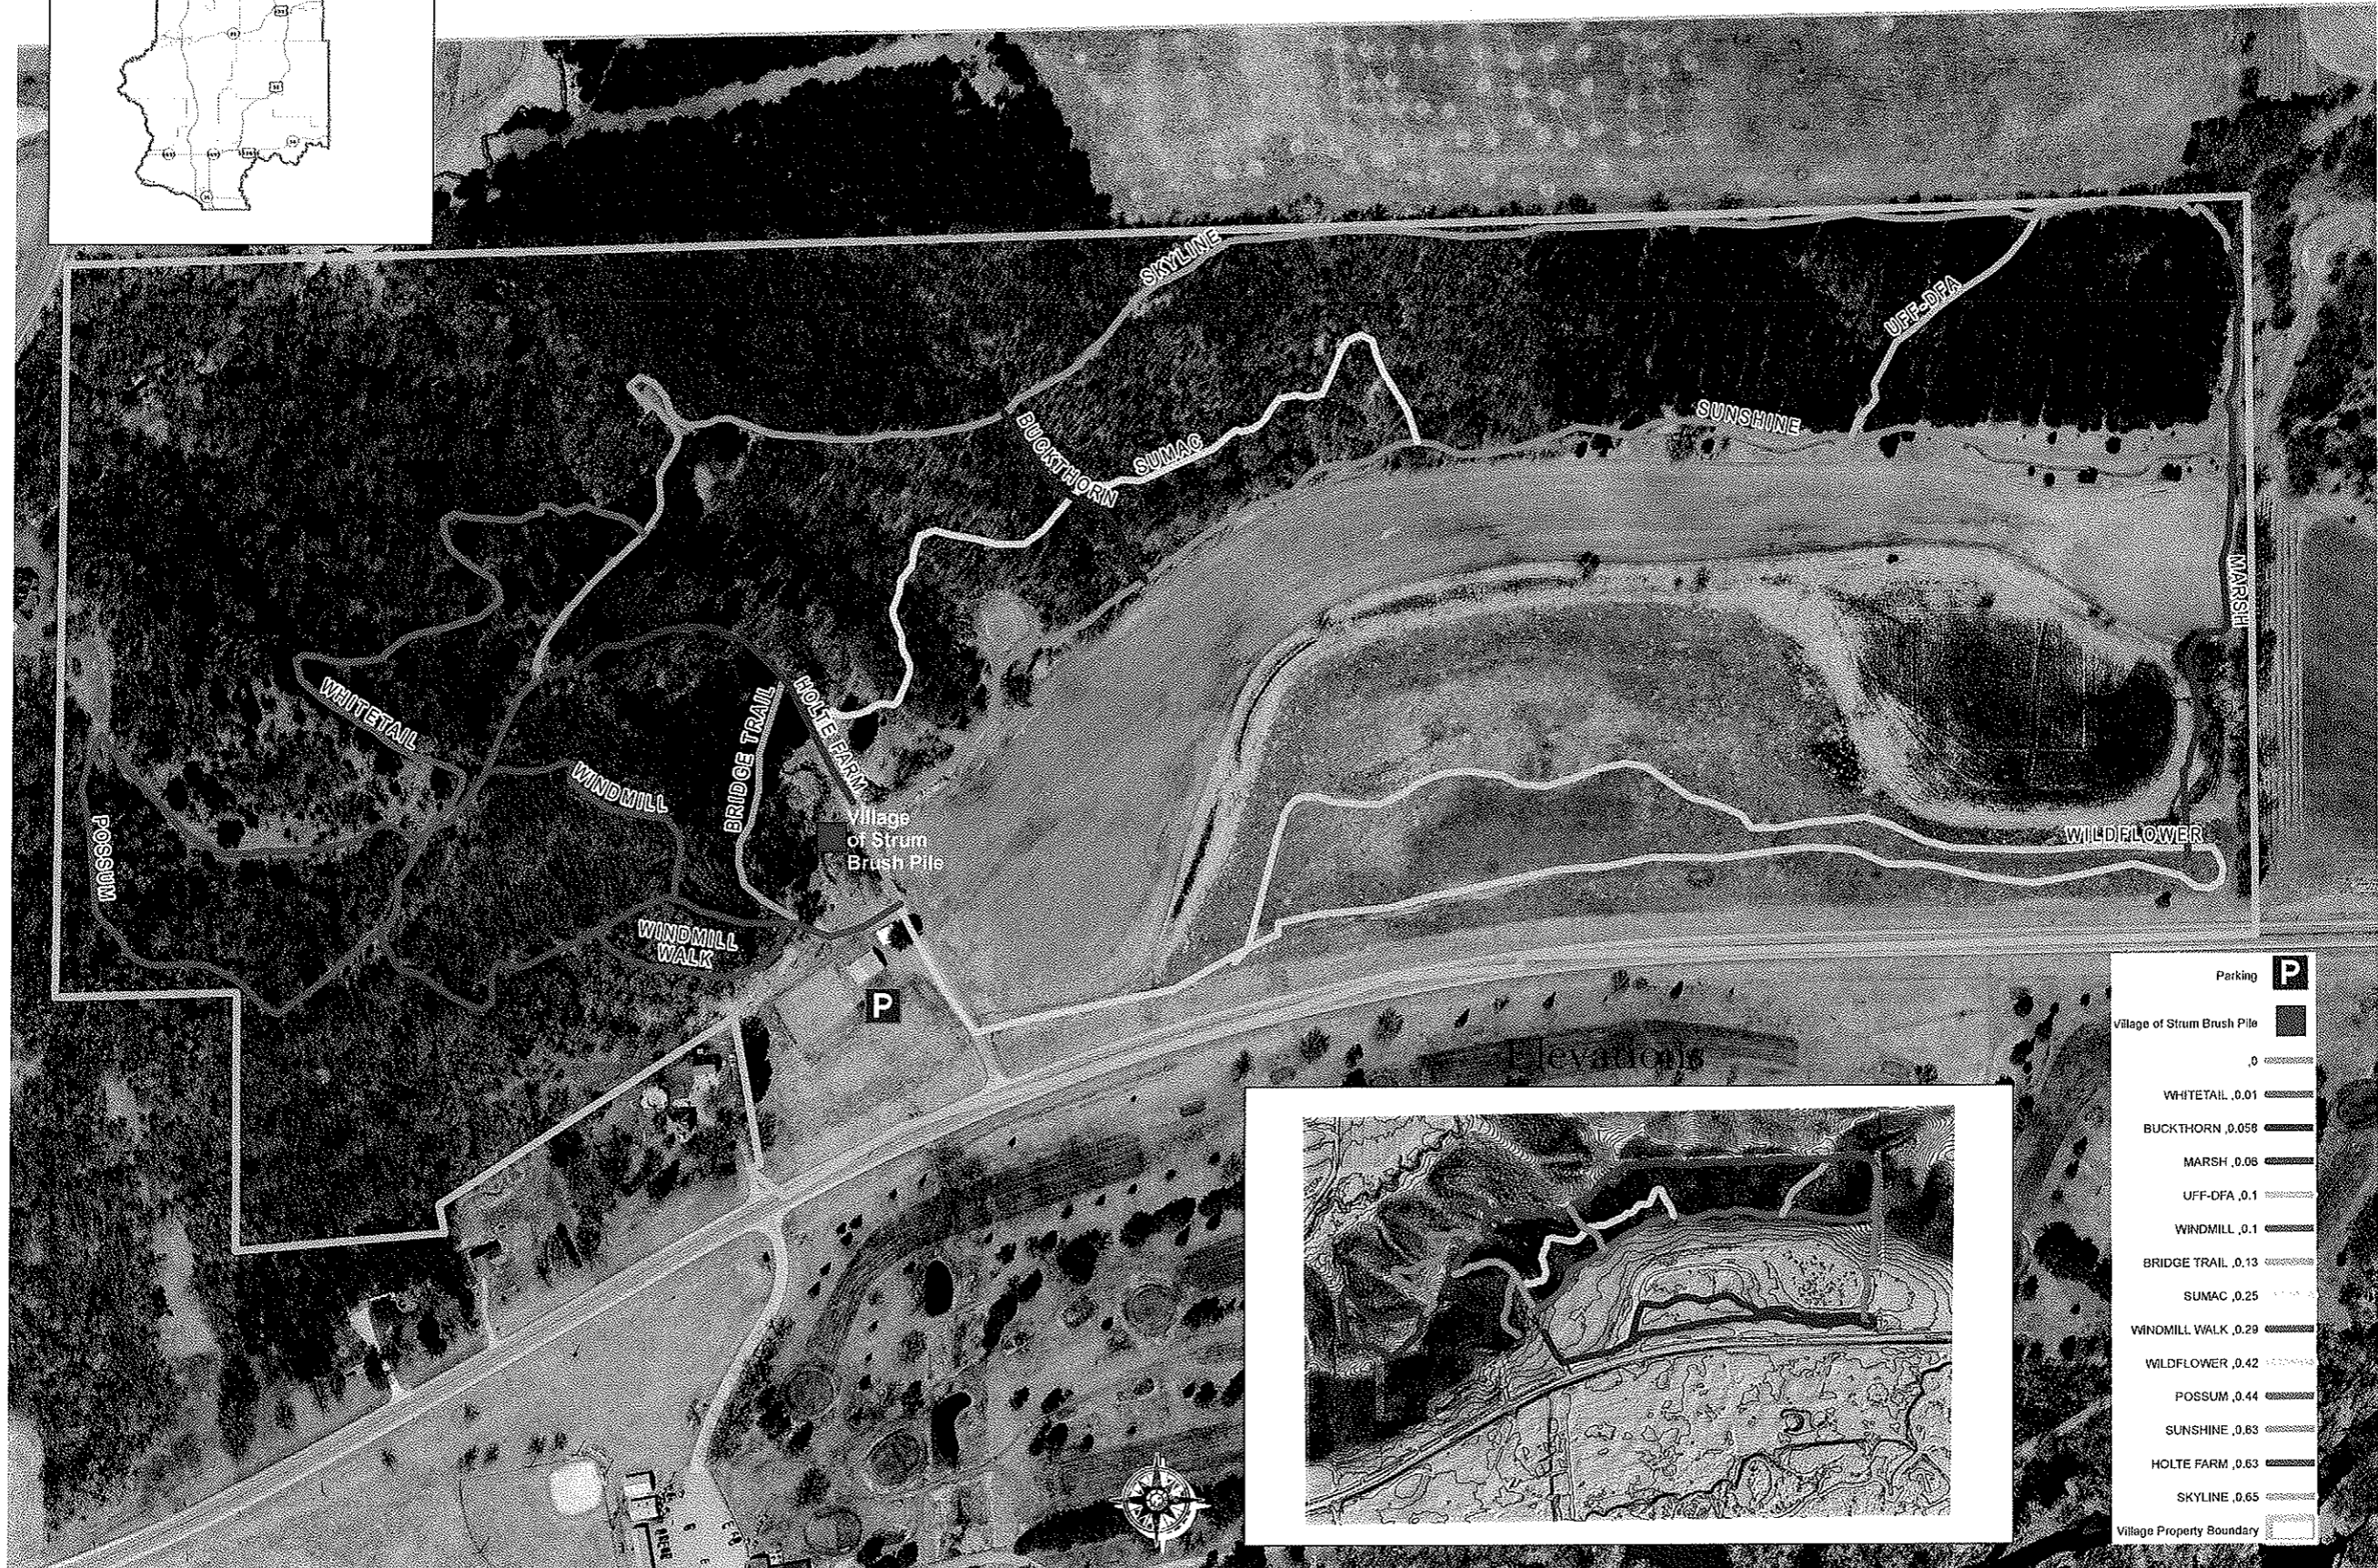

020

Village of Strum Trails

W21677 US Highway 10
Strum, WI

Trempealeau County Overview

Par	P
Village of Strum Brush Pile	■
0	▬
WHITETAIL .01	▬
BUCKTHORN .058	▬
MARSH .06	▬
UFF-DFA .1	▬
WINDMILL .1	▬
BRIDGE TRAIL .13	▬
SUMAC .25	▬
WINDMILL WALK .29	▬
WILDFLOWER .42	▬
POSSUM .44	▬
SUNSHINE .63	▬
HOLTE FARM .63	▬
SKYLINE .65	▬
Village Property Boundary	▬